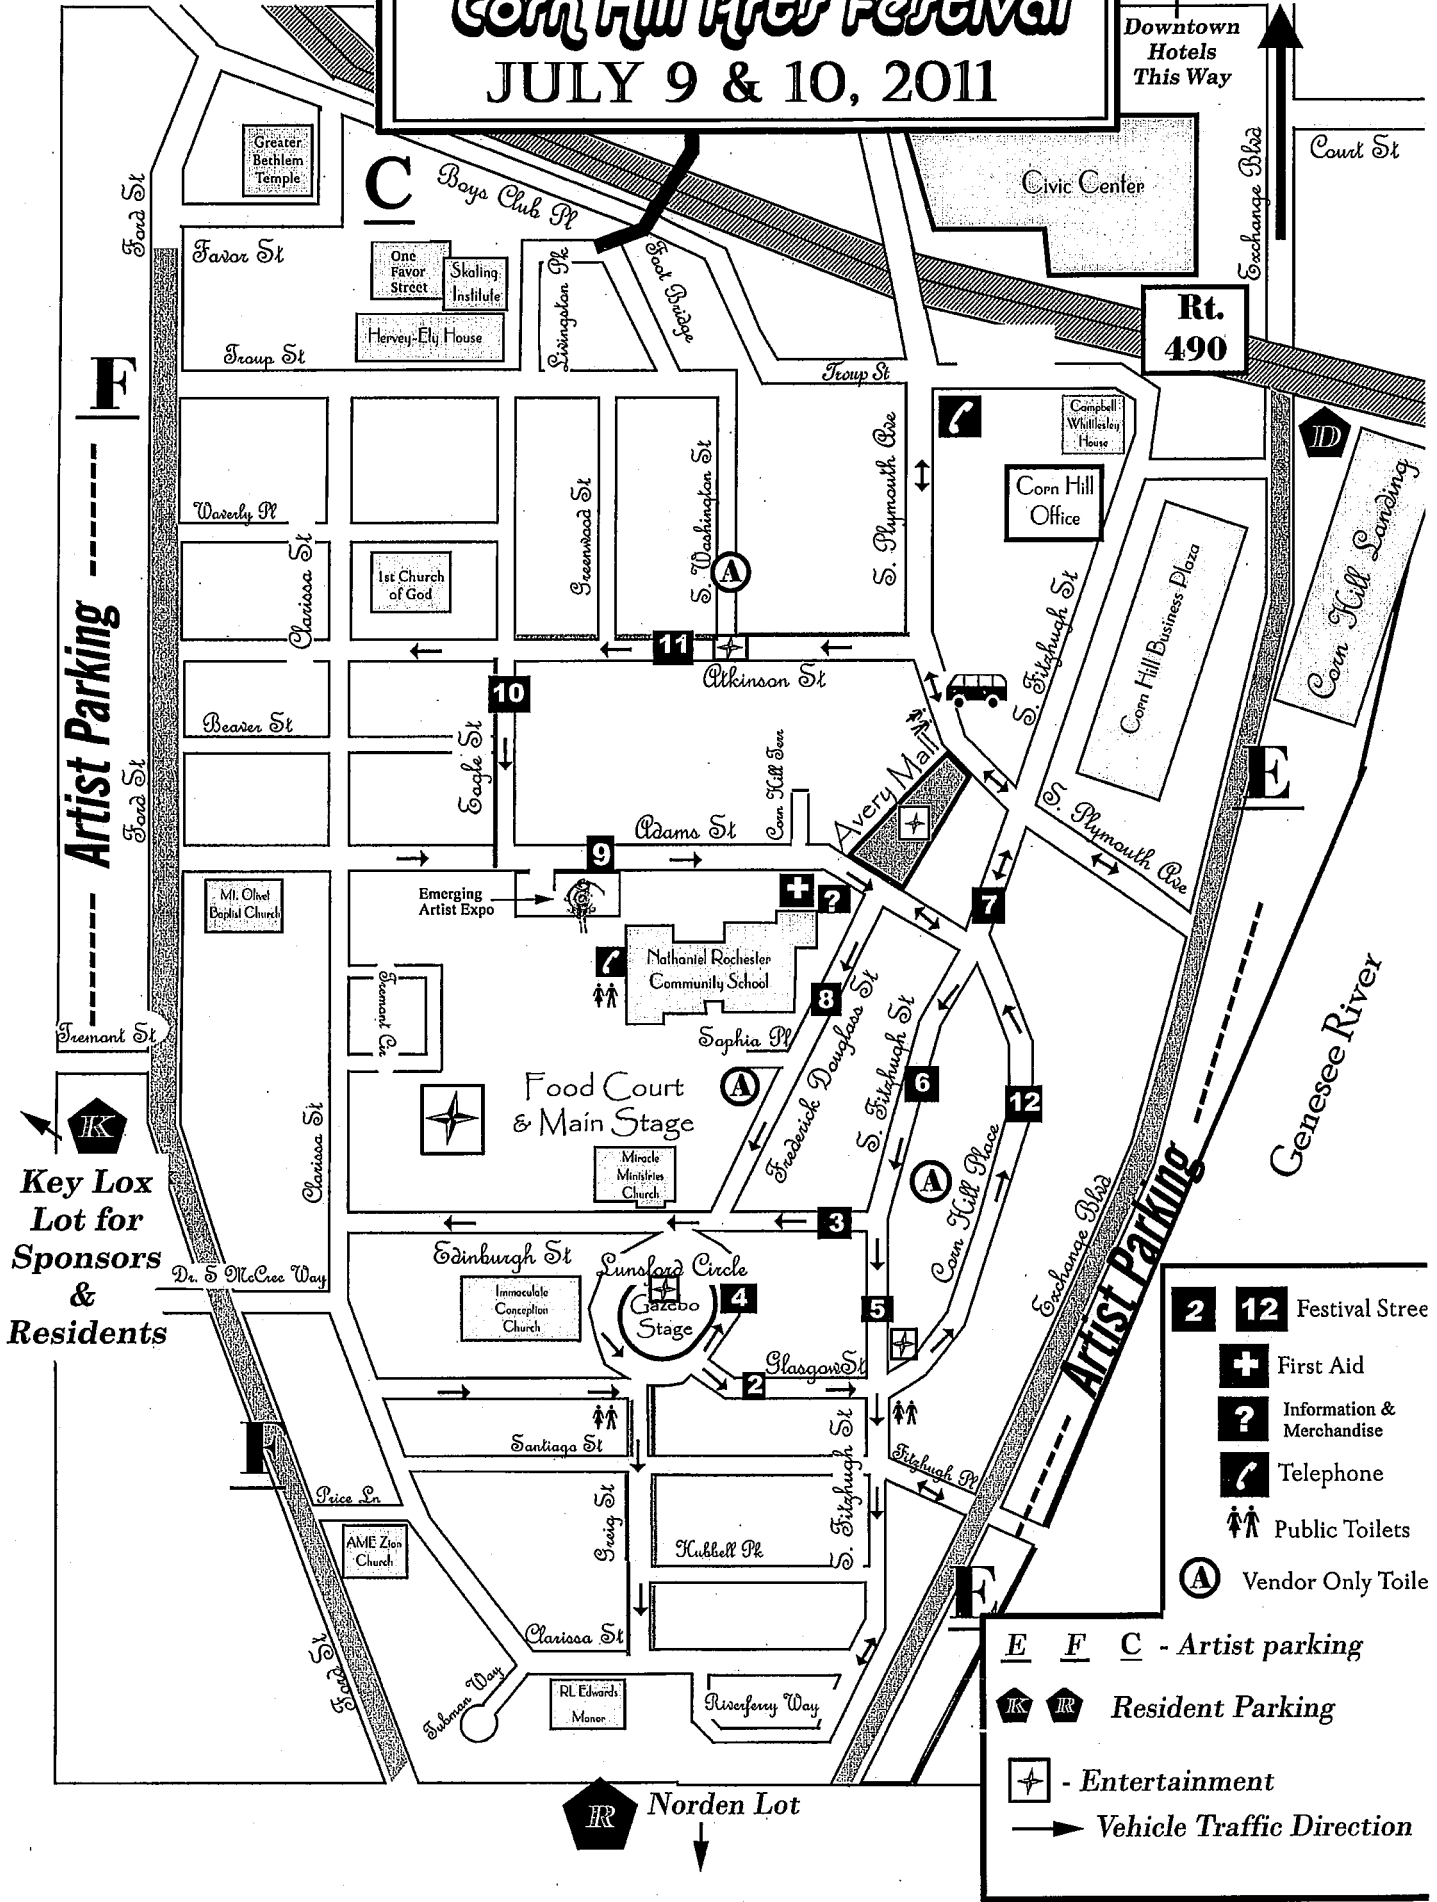

43rd Annual Corn Hill Arts Festival JULY 9 & 10, 2011

Downtown
Hotels
This Way

Rt.
490

Artist Parking

Artist Parking

**Key Lot for
Sponsors
&
Residents**

- 2 12** Festival Street
- +** First Aid
- ?** Information & Merchandise
- ☎** Telephone
- ♿** Public Toilets
- (A)** Vendor Only Toilets

E F C - Artist parking

IK IR Resident Parking

+ - Entertainment

→ Vehicle Traffic Direction

IR Norden Lot